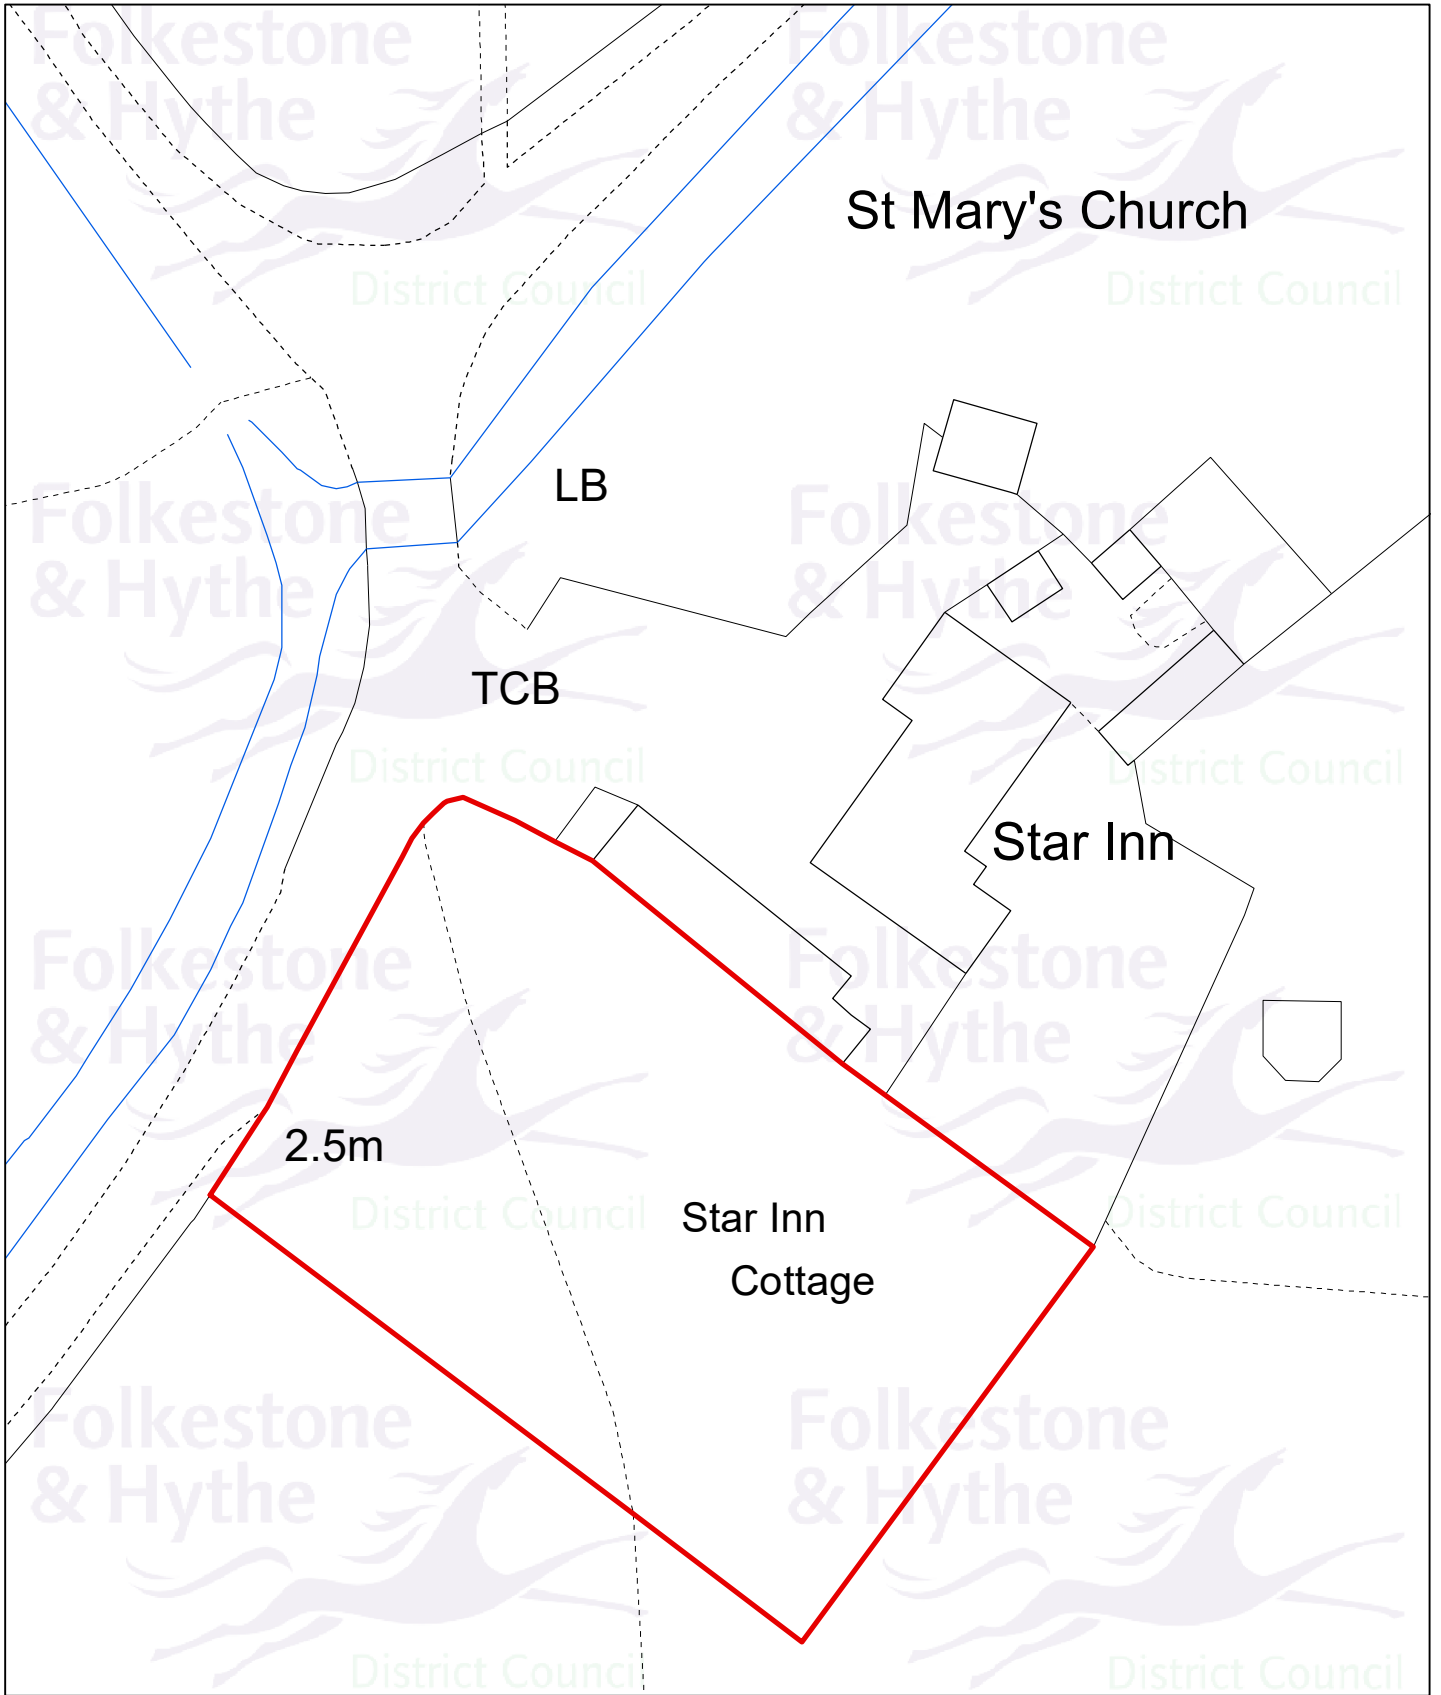

Seven Acre Field, St Mary in the marsh, Romney Marsh, TN29 0BX

Drawn date:
26 May 2022

Drawn by:
A. Gheroghita

Drawing ref:
0627/CO/TG

Contains Ordnance Survey data
© Crown copyright and database right
Folkestone & Hythe District Council 100019677 - 2022

Drawn at 1:500 on A4